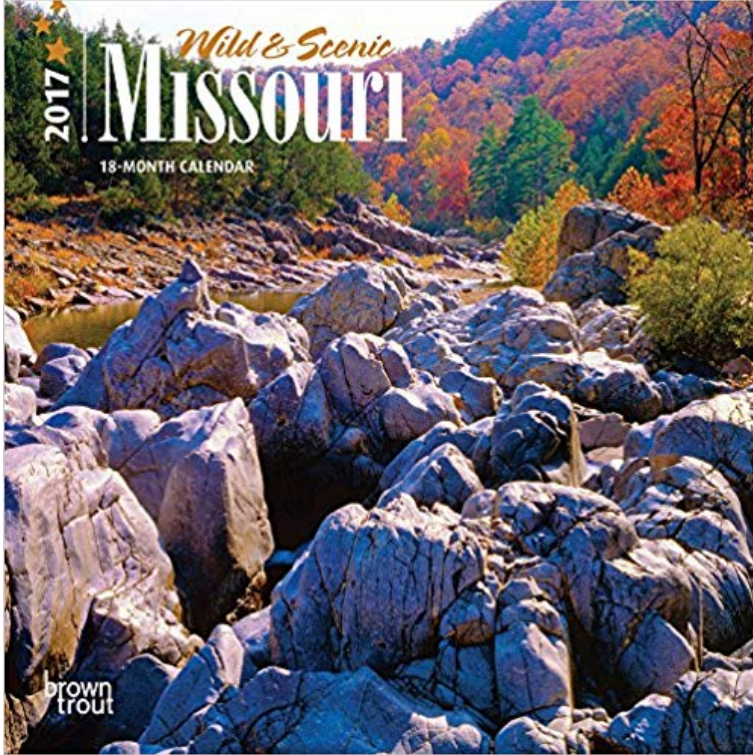

Missouri, Wild & Scenic 2017 Mini 7x7

Missouri features an impressive landscape of thriving wetlands, colorful prairies, winding rivers, and more than 1,000 caves. From its lush, sheltering forests to its cool, clear streams, Mark Twain's home state is a place that encourages peaceful contemplation. Missouri's natural surroundings impart a tranquility that is impossible to leave behind. Enjoy the serenity of Missouri in this mini wall calendar. BrownTrout is committed to sustainability.